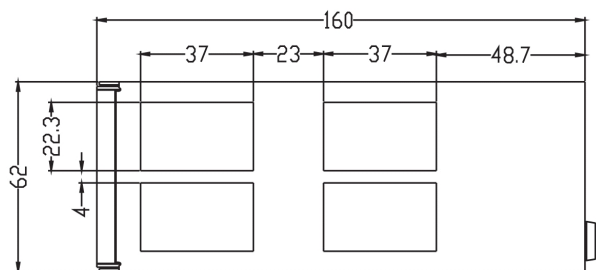

Top View – 4 Way

Product Overview

The Excel Grid Outlet Position (GOP) Box is available in four versions. The 4 and 6 way are each available with a 25 or 32mm flexible conduit fixing point. The range has been developed for fixing to the end of flexible conduit typically where outlets are presented in a grid layout with cable containment mounted within a raised floor system. The GOP Box then has a degree of flexibility to be positioned within the radius of the flexible conduit to suit the office layout. 25 mm and 32 mm 'L' Brackets are available to fix the other end of the flexible conduit to the floor slab. GOP Boxes are typically then attached to the underside of the desk, the flexible conduit passing through the floor tile via a grommet.

The flexible conduit fixing hole is slotted to aid cable installation. As the flexible conduit hole is part of the jack mounting metal work it ensures easy termination of the outlet while maintaining the cable management. The base has two fixing holes for mounting where required. The two parts of the box are assembled with a single machine screw. The area around the fixing hole has been left unpainted to allow an earth bonding lead to be attached if required.