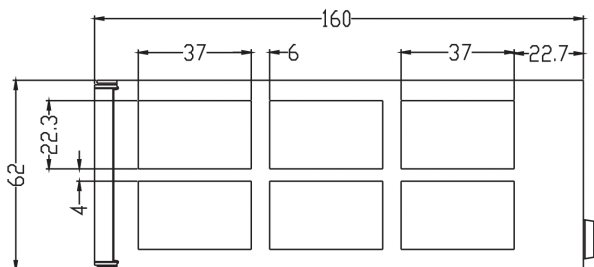

Top View – 4 Way

Product Overview

The Excel Grid Outlet Position (GOP) Box is available in four versions. The 4 and 6 way are each available with a 25 or 32mm flexible conduit fixing point. The range has been developed for fixing to the end of flexible conduit typically where outlets are presented in a grid layout with cable containment mounted within a raised floor system. The GOP Box then has a degree of flexibility to be positioned within the radius of the flexible conduit to suit the office layout. 25 mm and 32 mm 'L' Brackets are available to fix the other end of the flexible conduit to the floor slab. GOP Boxes are typically then attached to the underside of the desk, the flexible conduit passing through the floor tile via a grommet.

The flexible conduit fixing hole is slotted to aid cable installation. As the flexible conduit hole is part of the jack mounting metal work it ensures easy termination of the outlet while maintaining the cable management. The base has two fixing holes for mounting where required. The two parts of the box are assembled with a single machine screw. The area around the fixing hole has been left unpainted to allow an earth bonding lead to be attached if required.

GOP Boxes and 'L' Brackets are sold in packs of 10 to reduce packaging waste. The flexible conduit is sold separately.

Top View - 6 Way

Side View - 4 & 6 Way

Specifications

GOP Box

100-757 Excel Category 5e
Unscreened Low Profile
6c Module