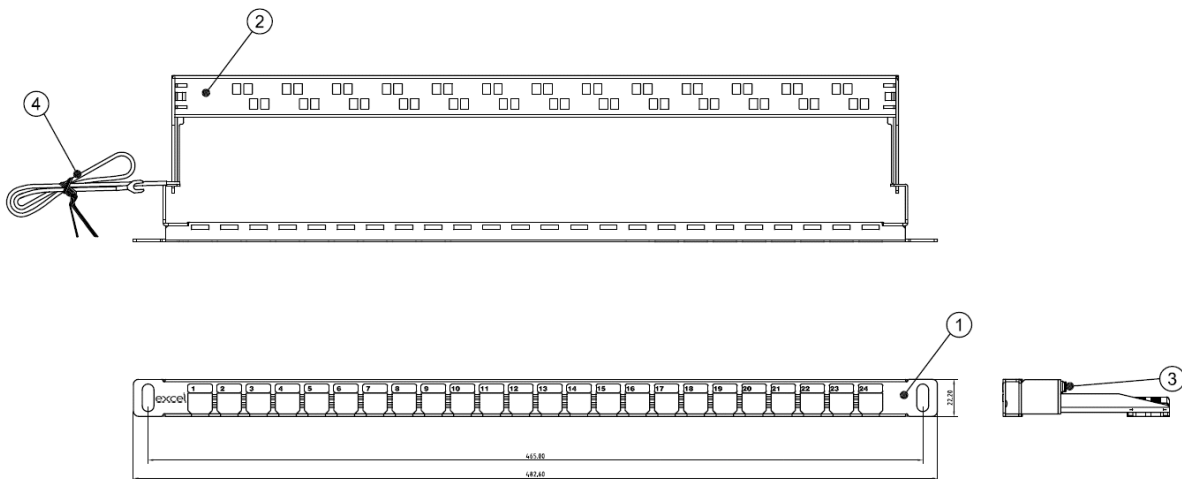

X High Density - 24 Jacks 0.5U

X Compatible with Excel Category 5e, 6 & 6A Jacks

X Ideal for standard and pre-terminated installations

Features

- High Density - 24 Jacks 0.5U
- Ideal for standard and pre-terminated installations
- Supplied with earthing kit
- Compatible with Excel Category 5e, 6 & 6A Jacks
- Option to part or fully load
- Supplied with cable management bar

Product Overview

The Excel 24 Port 0.5U Keystone Patch Panel delivers a high density offering with the benefit of a single row of keystone jacks. The single row of jacks means that the installation is straight forward and allows an individual jack to be removed if required. As the panel is only 0.5U in height it allows, by using two panels together, the ability to present 48 keystone jacks in 1U of rack space. Using two 0.5U panels ensures that the jacks are all aligned the correct way up. Most 48 Port 1U panels require the bottom row of jacks to be mounted upside down.

- 1 0.5U 24 Port Patch Panel Frame
- 2 Cable Management Bar
- 3 Earth Screw
- 4 Earth Lead

Product Specification

Width	19" (482.5 mm)
Height	0.5U (22 mm)
Depth	96 mm

Part Number Information

Part No.	Description
100-041	24-port Keystone Patch Panel Frame, 0.5U