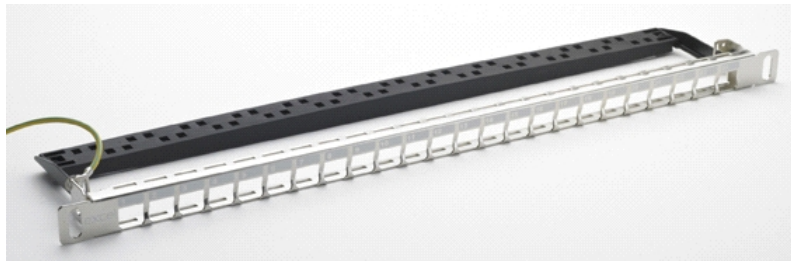

X High Density - 24 Jacks 0.5U

X Compatible with Excel Category 5e, 6 & 6A Jacks

X Ideal for standard and pre-terminated installations

Features

- High Density - 24 Jacks 0.5U
- Ideal for standard and pre-terminated installations
- Supplied with earthing kit
- Compatible with Excel Category 5e, 6 & 6A Jacks
- Option to part or fully load
- Supplied with cable management bar

Product Overview

The Excel 24 Port 0.5U Keystone Patch Panel delivers a high density offering with the benefit of a single row of keystone jacks. The single row of jacks means that the installation is straight forward and allows an individual jack to be removed if required. As the panel is only 0.5U in height it allows, by using two panels together, the ability to present 48 keystone jacks in 1U of rack space. Using two 0.5U panels ensures that the jacks are all aligned the correct way up. Most 48 Port 1U panels require the bottom row of jacks to be mounted upside down.

- 1 0.5U 24 Port Patch Panel Frame
- 2 Cable Management Bar
- 3 Earth Screw
- 4 Earth Lead

Product Specification

Width	19" (482.5 mm)
Height	0.5U (22 mm)
Depth	96 mm

Part Number Information

Part No.	Description
100-041	24-port Keystone Patch Panel Frame, 0.5U

Compatible Keystone Jacks

Part No.	Description
100-181	Category 6A Low Profile Screened Keystone Jack - Toolless
100-011	Category 6 Unscreened (UTP) Keystone Jack, White
100-011-BK	Category 6 Unscreened (UTP) Keystone Jack, Black
100-010	Excel Plus Category 5e Keystone Jack, RJ45, White
100-010-BK	Excel Plus Category 5e Keystone Jack, RJ45, Black