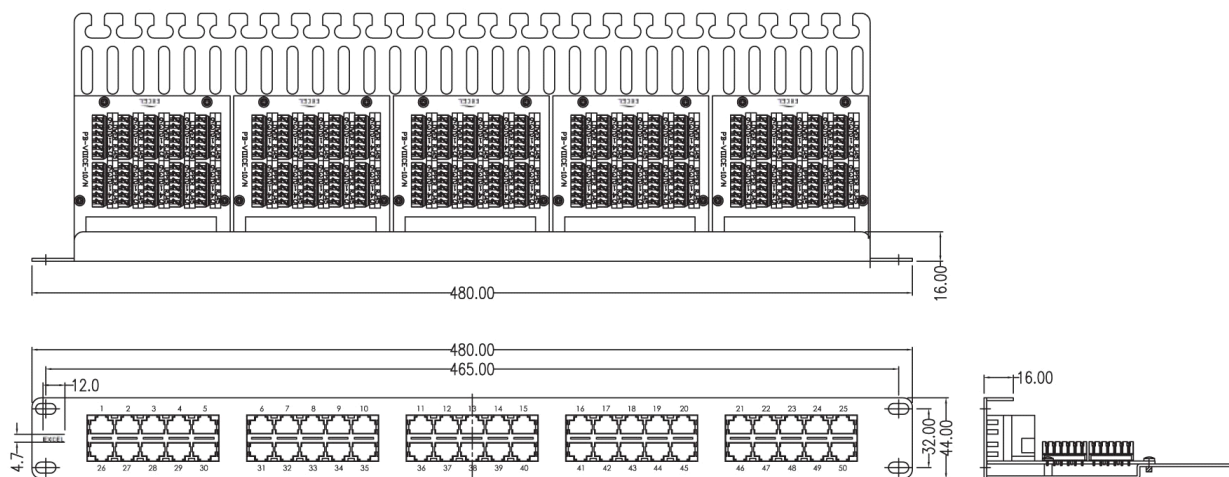

50 port 1u panel

Performance Overview

Excel high density voice patch panels are designed to support both analogue and digital voice systems and can be terminated with 4 pair and multipair voice cables. These include the Category 5e, CW1308 etc.

Typical Applications

- Analogue Voice
- Digital Voice
- ISDN